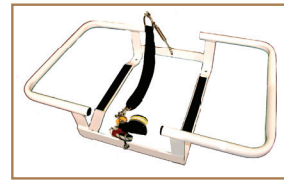

Product Details:

- Foam insulated floor for cold water
- Self-erecting canopy with a weatherproof, double zippered door and rear rainwater collector
- Canopy light & reflective tape
- Rugged, oversized double tubes
- Boarding ladder, righting strap, ballast bags with fast deploying weights and safety lifelines
- Vacuum-packed for protection against the environment and to minimize service costs
- Service required only once every 3 years
- Floating knife attached to raft
- Pressure relief valves
- Sea anchor with 100 ft. (30m) tow line

Equipment Pack Includes:

- 2 USCG/SOLAS Approved Red Hand Flares
- 1 USCG/SOLAS Approved Parachute Rocket
- Hand pump
- UST Hear Me™ Whistle
- UST StarFlash™ Signal Mirror
- Repair Kit
- First Aid Kit
- 2 Paddles
- Seasick Bags
- Bailing Bucket
- Seasick Tablets
- UST LED Floating Flashlight
- Spare Flashlight Batteries
- 2 Sponges
- Emergency Drinking Water

Valise

Container

Cradle

Product	Offshore Commander, 4 Person Valise	Offshore Commander, 4 Person Container	Offshore Commander, 6 Person Valise	Offshore Commander, 6 Person Container	Offshore Commander, 4-6 Person Cradle	Offshore Commander, 8 Person Valise	Offshore Commander, 8 Person Container	Offshore Commander, 8 Person Cradle
Part No.	45-0C2-4V	45-0C2-4C	45-0C2-6V	45-0C2-6C	45-004CRAD	45-0C2-8V	45-0C2-8C	45-008CRAD
UPC No.	811747022459	811747022442	811747022473	811747022466	812713011514	811747022497	811747022480	856347000964
Packed Dimensions L x W x H	27" x 14" x 21"	30.5" x 21.5" x 13.5"	32.5" x 14" x 21"	30.5" x 21.5" x 13.5"	32.5" x 23.5" x 7.25"	36.5" x 14" x 21"	32.5" x 23" x 14"	36" x 24.5" x 7.25"
Box Weight	67 lbs.	80 lbs.	74 lbs.	86 lbs.	9.5 lbs.	92 lbs.	103 lbs.	9.5 lbs.